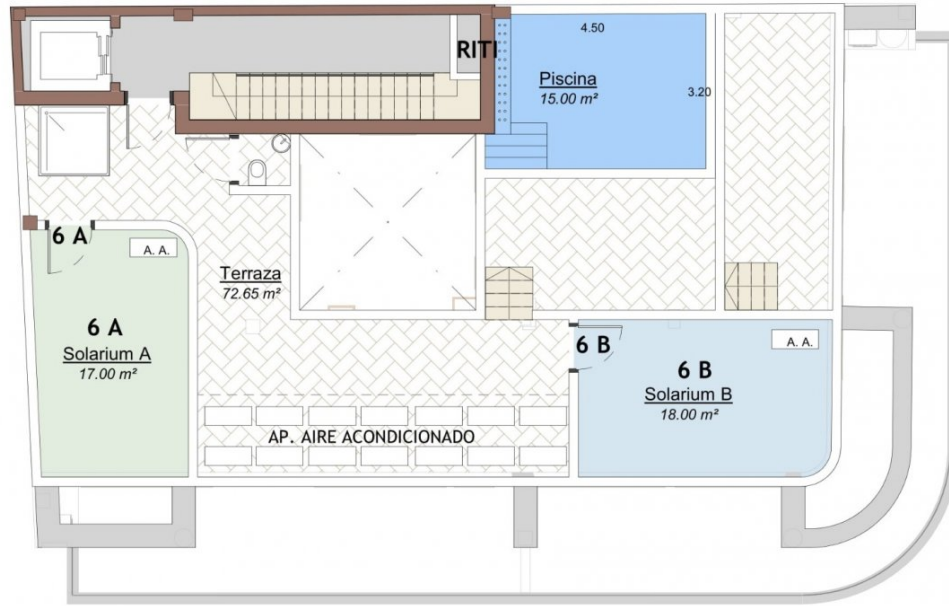

PLANTA 6 - ATICO

2 dormitorios
2 baños

SUP. TOTAL INCL. ZONAS COM.
158,77 M²

CUBIERTA - SOLARIUMS - PISCINA

"OUR EXPERIENCE IS YOUR GUARANTEE"