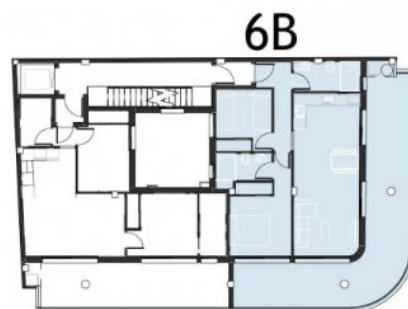

PLANTA 6 - ATICO

2 dormitorios
2 baños

SUP. TOTAL INCL. ZONAS COM.
158,77 M²

CUBIERTA - SOLARIUMS - PISCINA

"OUR EXPERIENCE IS YOUR GUARANTEE"