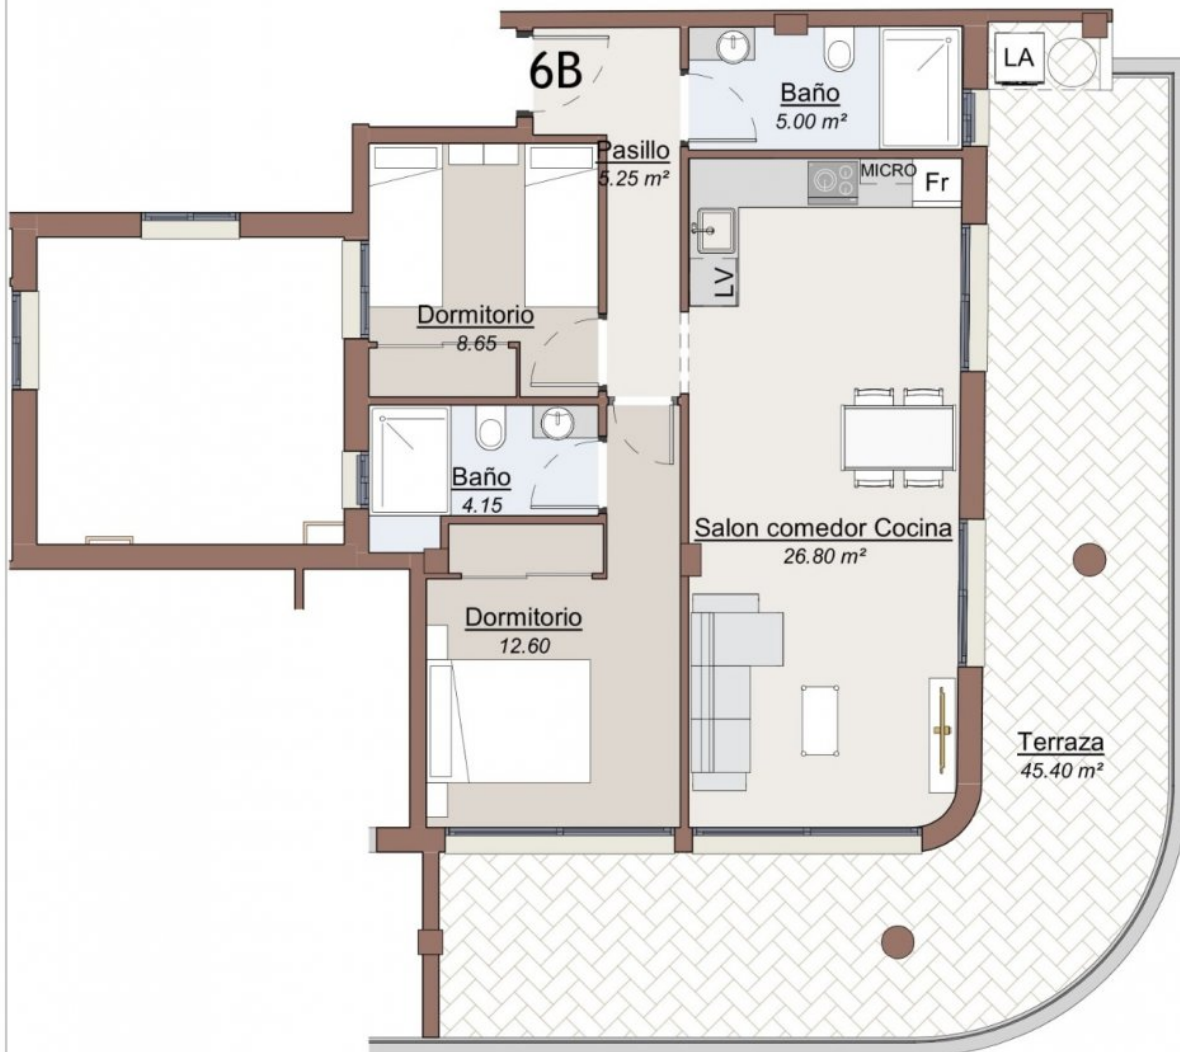

PLANTA 6 - ATICO

2 dormitorios
2 baños

SUP. TOTAL INCL. ZONAS COM.
158,77 M²

CUBIERTA - SOLARIUMS - PISCINA

"OUR EXPERIENCE IS YOUR GUARANTEE"